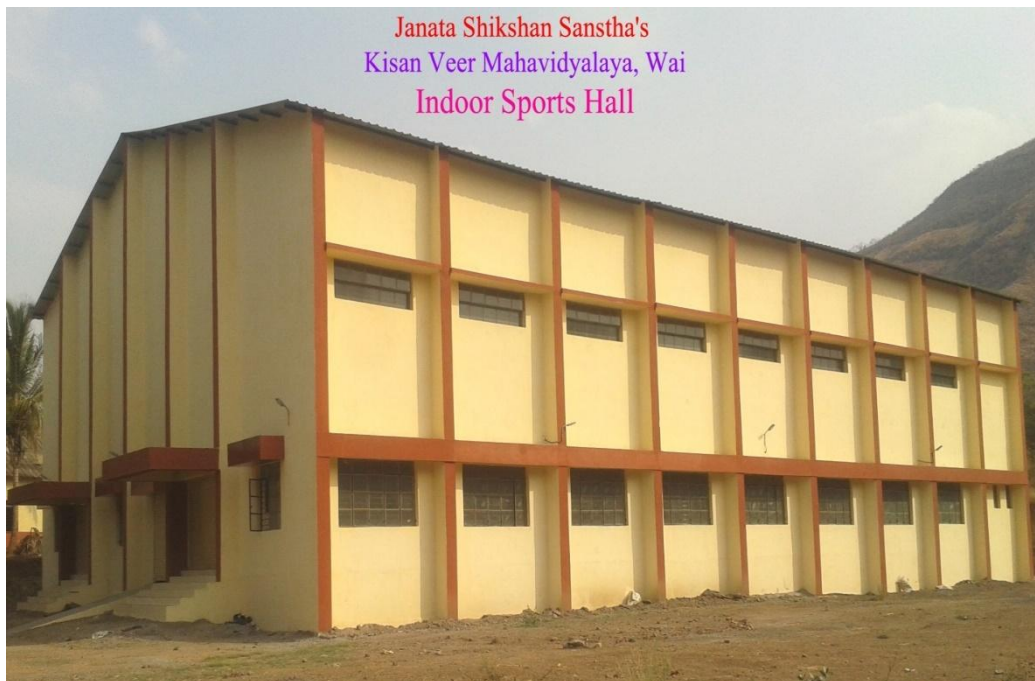

# CANTEEN

Janata Shikshan Sanstha's  
Kisan Veer Mahavidyalaya, Wai  
Indoor Sports Hall